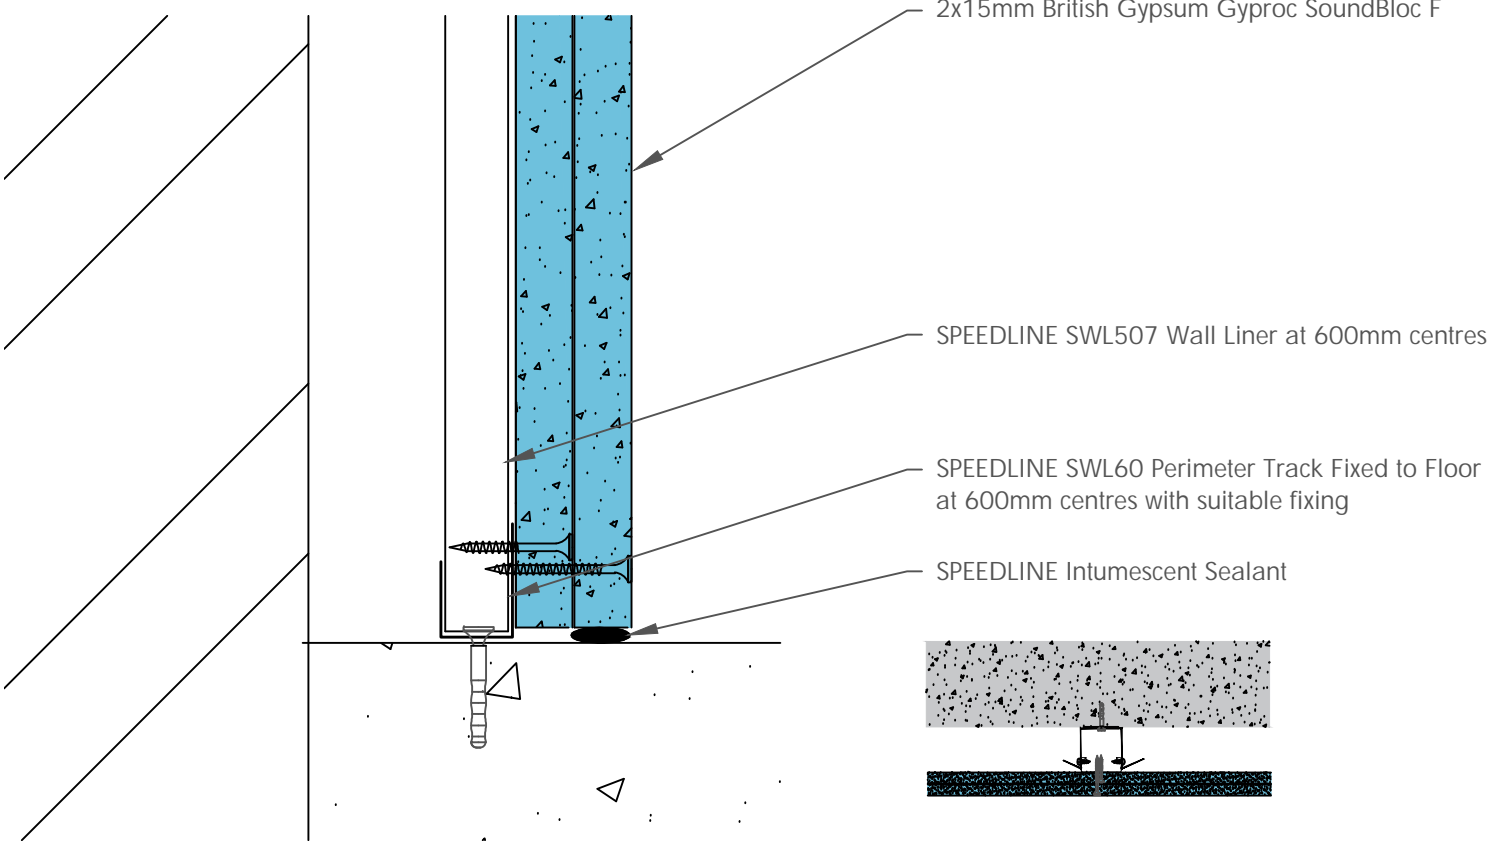

Fixing Brackets at 800mm centres
 AH185 = 75mm Leg
 AH186 = 125mm Leg
 AH175 = 175mm Leg

SPEEDLINE Drywall Screws

2x15mm British Gypsum Gyproc SoundBloc F

SPEEDLINE SWL507 Wall Liner at 600mm centres

SPEEDLINE SWL60 Perimeter Track Fixed to Floor at 600mm centres with suitable fixing

SPEEDLINE Intumescent Sealant

CDR No:	DATE: 22/10/19	Details to be read in conjunction with project specification guidelines
---------	----------------	---

WALL LINING SYSTEM - WL507-B-60F

All performance data and system specifications are for systems constructed with materials & components as shown. The inclusion or substitution of any other manufacturers materials or components could invalidate test data and system performance and permission must be given in writing by SIG PLC.